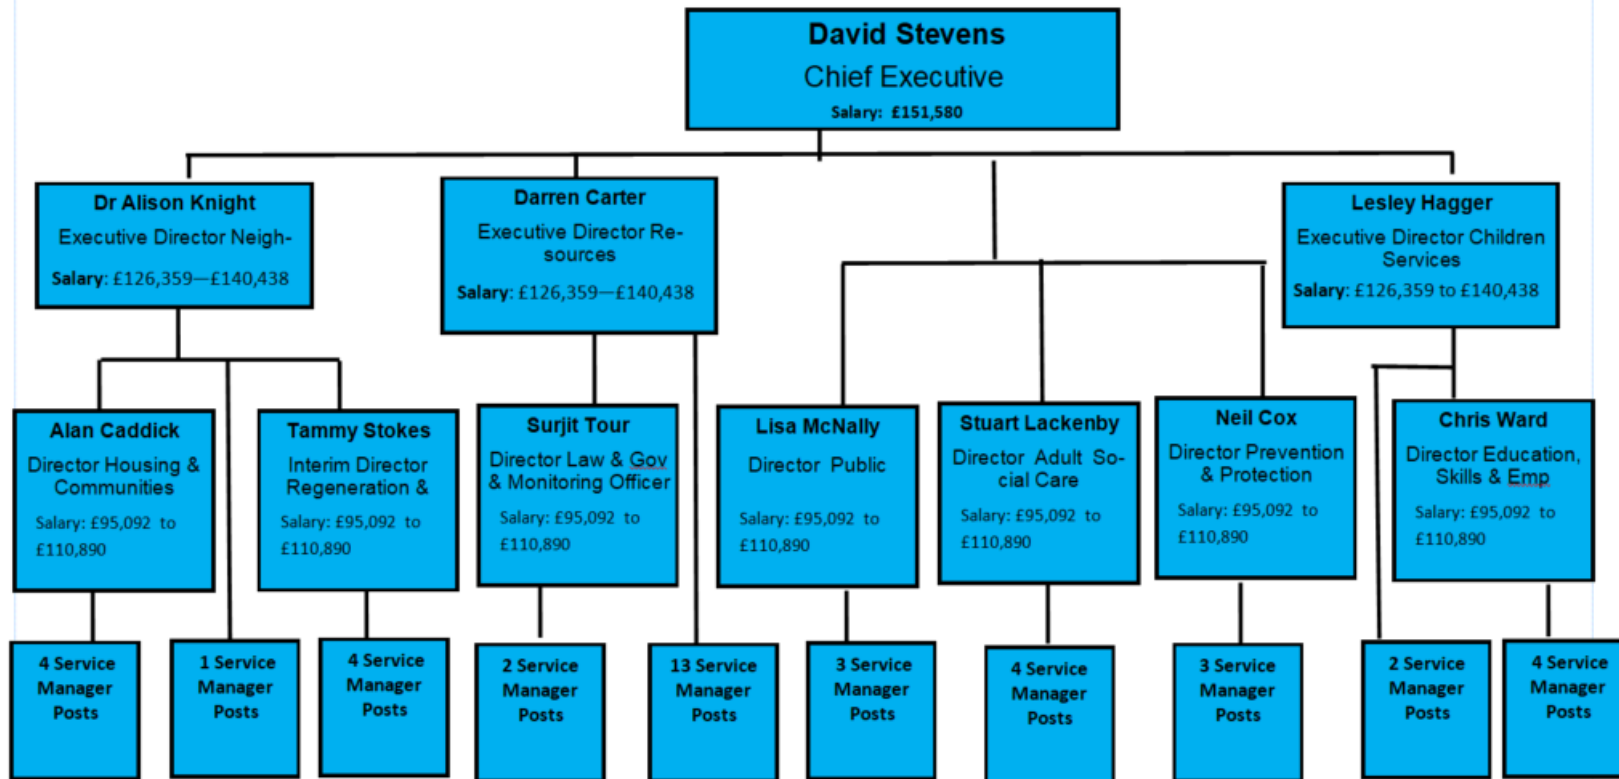

## Sandwell Metropolitan Borough Council - Previous structure (Pre July 2019)

---

\* This post holder also covered the post of Director of Adult Social Care

**Sandwell Metropolitan Borough Council - current structure since July 2019**

## Sandwell Metropolitan Borough Council - Proposed structure from July 2020